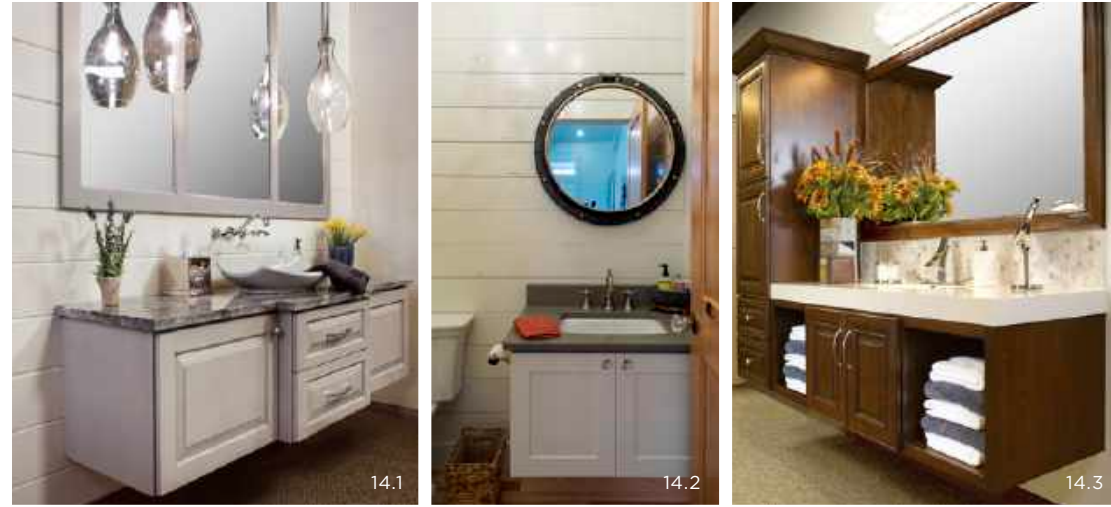

10.1

10.1 designed by Doucet Remodeling & Design in Stoneham, MA

11.1

11.2

11.3

11.4

11.4 designed by America's Best Cabinets, Inc. in Lake Geneva, WI

# CONVENIENCE ACCESSORIES

Maximize your storage space with a versatile range of Showplace convenience accessories designed specifically for your bathroom essentials. Talk to your Showplace designer to learn more.

12.1 designed by Norfolk Kitchen & Bath in Nashua, NH

## FLOATING VANITIES

Vanities no longer have to be bound to the floor. Create an airy, modern feel in your bathroom design with Showplace floating vanities. These are specially engineered and reinforced to attach firmly to the wall. The result is a spa-like impression that makes a small bath feel bigger. Showplace has a comprehensive selection of floating vanity cabinet configurations, so your options are wide open. Additional floating vanities shown throughout: 3.1, 6.2, 8.3, 13.3, 16.1, 17.1, and 19.3.